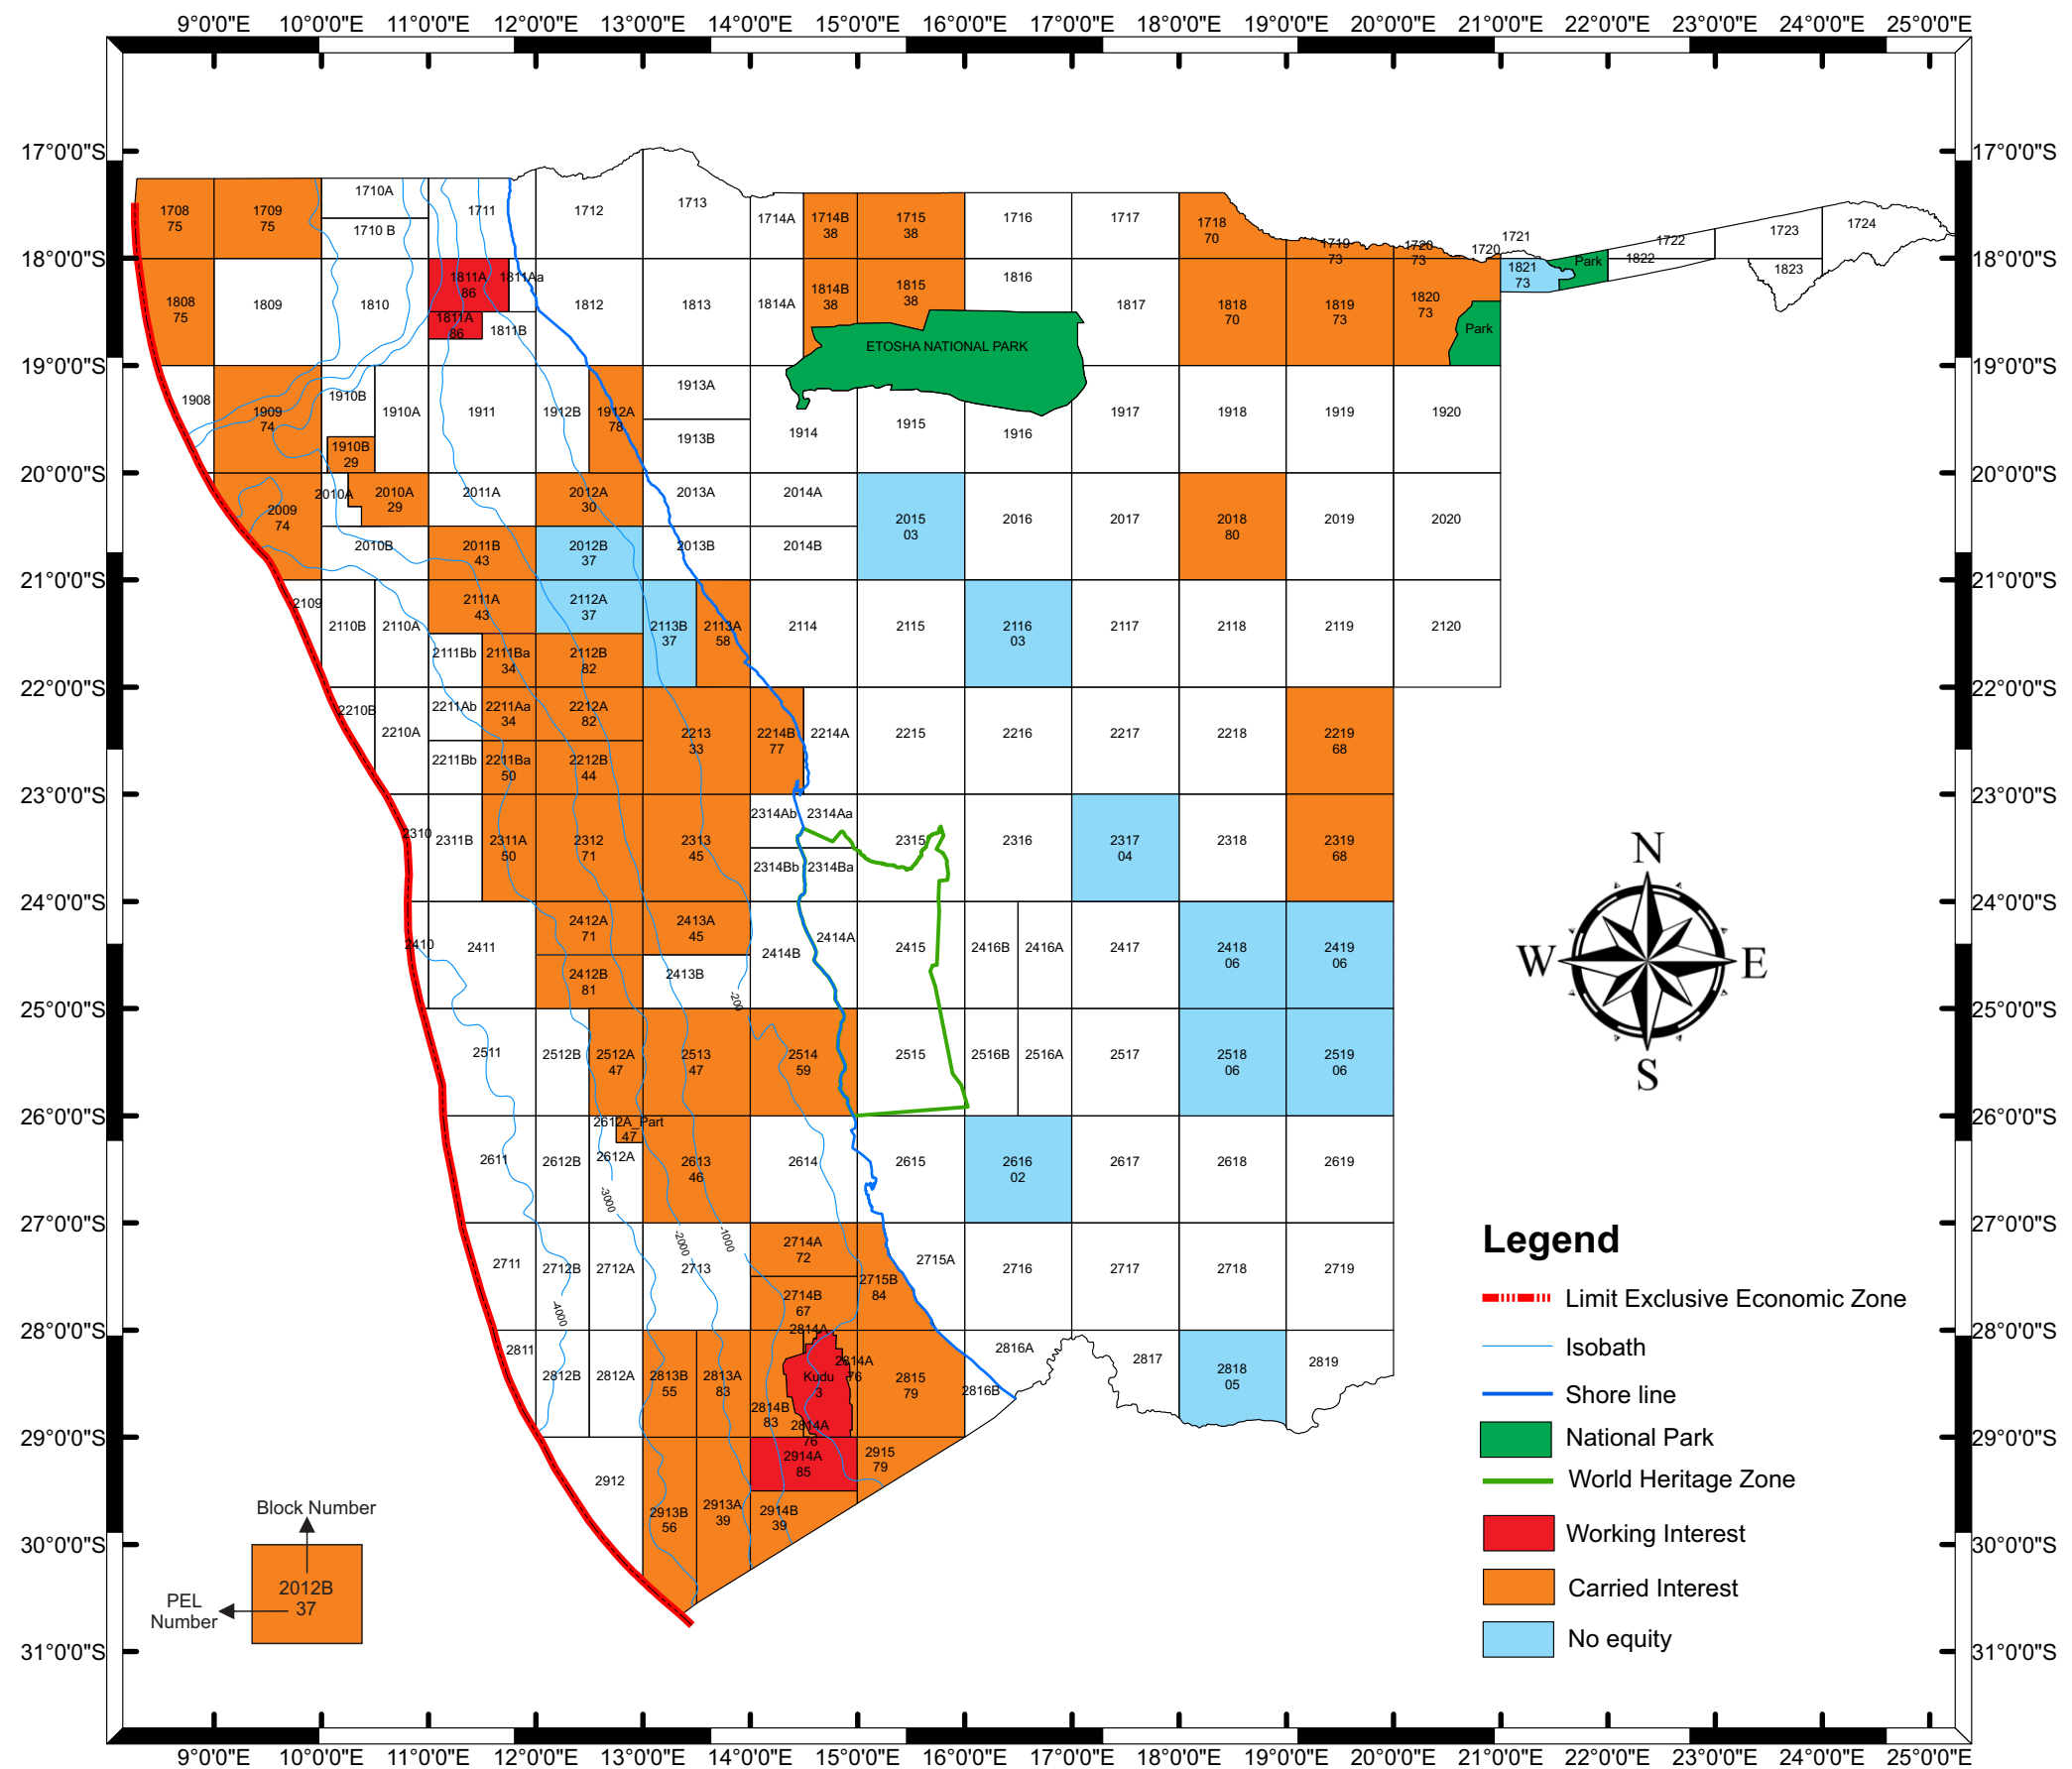

NAMCOR PARTICIPATION

- Legend**
- - - - Limit Exclusive Economic Zone
 - Isobath
 - Shore line
 - National Park
 - World Heritage Zone
 - Working Interest
 - Carried Interest
 - No equity

For further information: